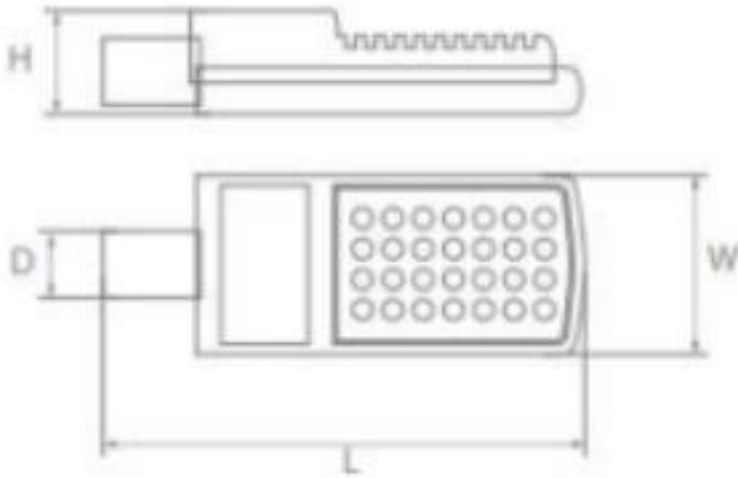

BL - Back-Low(0-30)	413.97	11.1
BM - Back-Medium(30-60)	735.92	19.7
BH - Back-High(60-80)	111.19	3.0
BVH - Back-Very High(80-90)	13.449	0.4
Total Back Light	1274.5	34.1

UL - Uplight-Low(90-100)	0	0.0
UH - Uplight-High(100-180)	0	0.0
Total Up Light	0	0.0

Product Dimensions (L x W x H)

180 X 115 X 60mm (Tol. ± 5 mm)

Applications

NH Street Lighting, Road Lighting, Campus Lighting