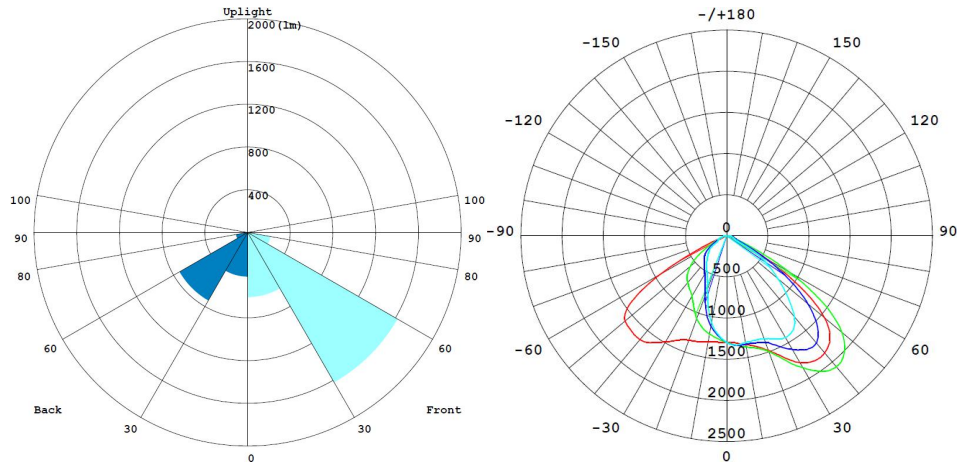

Light Distribution

BUG Table

IESNA Luminaire Flux Distribution Table:

Zone	Lumens	Luminaire %
FL - Front-Low(0-30)	604.8	16.2
FM - Front-Medium(30-60)	1620.9	43.3
FH - Front-High(60-80)	218.19	5.8
FVH - Front-Very High(80-90)	23.252	0.6
Total Forward Light	2467.1	65.9

BL - Back-Low(0-30)	413.97	11.1
BM - Back-Medium(30-60)	735.92	19.7
BH - Back-High(60-80)	111.19	3.0
BVH - Back-Very High(80-90)	13.449	0.4
Total Back Light	1274.5	34.1

UL - Uplight-Low(90-100)	0	0.0
UH - Uplight-High(100-180)	0	0.0
Total Up Light	0	0.0

BUG(Back,Up,Glare) Rating	B1-U0-G1

Zone	Downward Lumens	Upward Lumens	Total Lumens
House Side	1274.5	0	1274.5
Street Side	2467.1	0	2467.1

With our continuous efforts to upgrade the technology/product, all product specifications and data are subject to change without prior notice. We always try to maintain the accuracy of our product images, but due to different viewing conditions, the colors may vary. Images are only for indicative purpose.