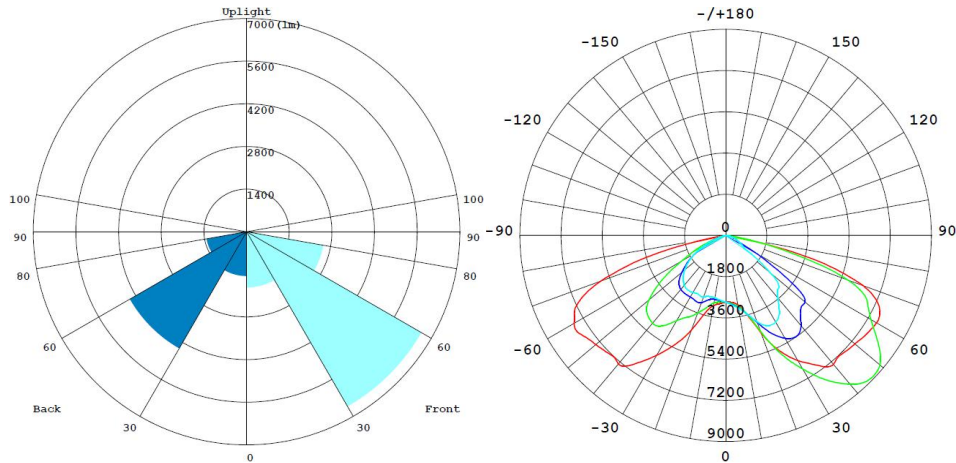

Light Distribution

BUG Table

IESNA Luminaire Flux Distribution Table:

Zone	Lumens	Luminaire %
FL - Front-Low(0-30)	1830.3	10.0
FM - Front-Medium(30-60)	6627.4	36.2
FH - Front-High(60-80)	2559.7	14.0
FVH - Front-Very High(80-90)	68.341	0.4
Total Forward Light	11086	60.5

BL - Back-Low(0-30)	1455.9	7.9
BM - Back-Medium(30-60)	4423.7	24.2
BH - Back-High(60-80)	1332	7.3
BVH - Back-Very High(80-90)	19.19	0.1
Total Back Light	7230.8	39.5

UL - Uplight-Low(90-100)	0	0.0
UH - Uplight-High(100-180)	0	0.0
Total Up Light	0	0.0

BUG(Back,Up,Glare) Rating	B3-U0-G3

Zone	Downward Lumens	Upward Lumens	Total Lumens
House Side	7230.8	0	7230.8
Street Side	11086	0	11086

With our continuous efforts to upgrade the technology/product, all product specifications and data are subject to change without prior notice. We always try to maintain the accuracy of our product images, but due to different viewing conditions, the colors may vary. Images are only for indicative purpose.