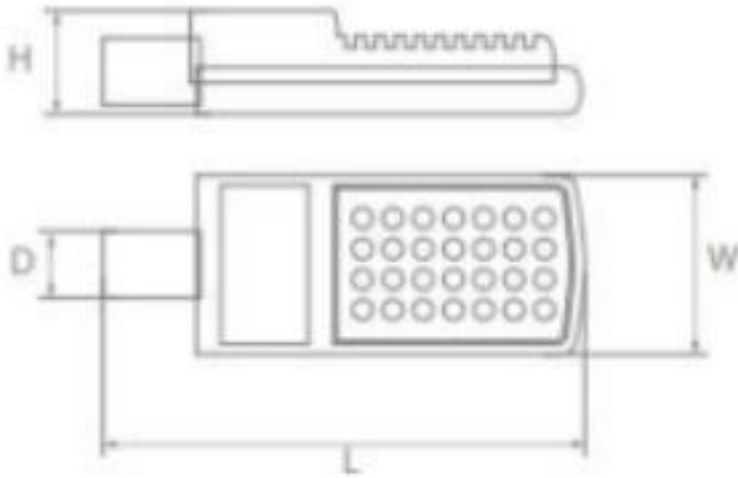

BL - Back-Low(0-30)	1455.9	7.9
BM - Back-Medium(30-60)	4423.7	24.2
BH - Back-High(60-80)	1332	7.3
BVH - Back-Very High(80-90)	19.19	0.1
Total Back Light	7230.8	39.5

UL - Uplight-Low(90-100)	0	0.0
UH - Uplight-High(100-180)	0	0.0
Total Up Light	0	0.0

Product Dimensions (L x W x H)

520 X 200 X 75mm (Tol. \pm 5mm)

Applications

NH Street Lighting, Road Lighting, Campus Lighting