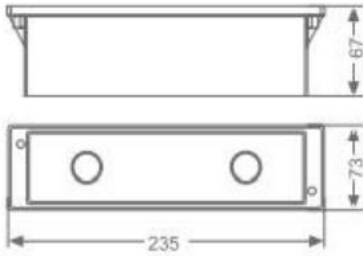

All technical data is subject to industry-standard tolerances.

Product Dimensions (L x W x H), Cutout (L x W)

235 X 73 X 67 mm (Tol.±5 mm), 225 X 65 mm

Applications

Residences, Offices, Small Retail Shops, Hotels, Coffee Shops, Restaurants, Hospitals, area lighting and for other outdoor applications.