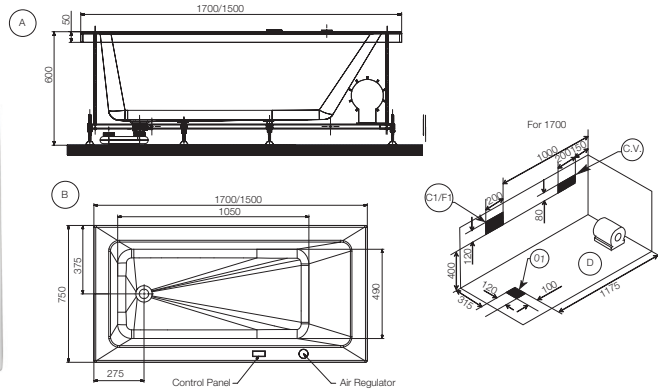

Image is only for illustration purpose

Model :	Fonte 170
Category:	Whirlpool Water System
Code:	JWP-WHT-FONTE170WX
Size (mm):	1700 x 750 x 420
Material:	Acrylic PMMA
Reinforcement:	PU GREEN
Accessories Included:	<ul style="list-style-type: none"> - Drain & Overflow - Frame SS202 - Headrest
Accessories Excluded:	Front Panel JWA-WHT-FONT170FPX Side Panel: JWA-WHT-SP75X
Features	Water Pump : 1 Hp@50 Hz Water Jets : 6 Back Jet : 4 Keypad Control Air Regulator Water Level Sensor White Light Vacuum Suction Breaker 3 Tier Testing Ant-Slip Base