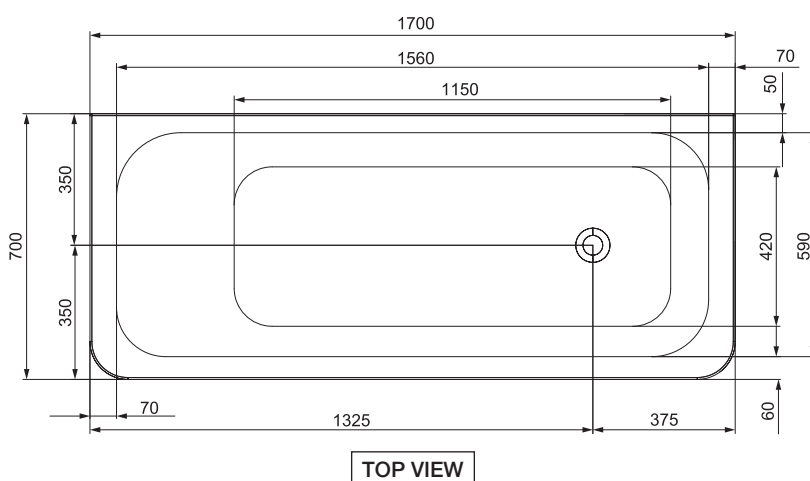

PRODUCT DETAILS	
Product Code:	JBT-WHT-LAGUNA170FX, JBT-WHT-LAGUNA170X
Category	Built-in Bathtub, Built in Bath tub with frame, Built in Bath tub
Range Name	LAGUNA
Product Dimension	1700 x 700 x 450
Material:	Acrylic PMMA
Reinforcement:	PU GREEN
Accessories Included:	
Accessories Excluded:	<p>JWA-WHT-FPLAG170X Front panel suitable for Laguna 1700 X 700 bathtub</p> <p>JWA-WHT-SP55X Side panel suitable for Laguna bathtub</p> <p>IWA-CHR-ACC00510X Base europa kit for bathtubs</p> <p>JWA-CHR-132201 Drain pipe 80cm with overflow & filler</p> <p>JWA-CHR-DRNPIPE80 Drain pipe 80cm with overflow</p>
FEATURES	
Built in Bath tub with Frame	

TECHNICAL DRAWING

TOP VIEW

FRONT VIEW