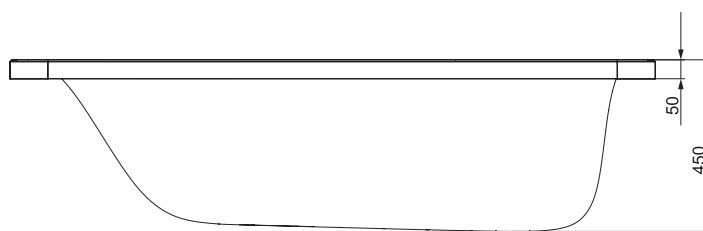

PRODUCT DETAILS	
Product Code:	JBT-WHT-LAGUNA170FX, JBT-WHT-LAGUNA170X
Category	Built-in Bathtub, Built in Bath tub with frame, Built in Bath tub
Range Name	LAGUNA
Product Dimension	1700 x 700 x 450
Material:	Acrylic PMMA
Reinforcement:	PU GREEN
Accessories Included:	
Accessories Excluded:	<p>JWA-WHT-FPLAG170X Front panel suitable for Laguna 1700 X 700 bathtub</p> <p>JWA-WHT-SP55X Side panel suitable for Laguna bathtub</p> <p>IWA-CHR-ACC00510X Base europa kit for bathtubs</p> <p>JWA-CHR-132201 Drain pipe 80cm with overflow & filler</p> <p>JWA-CHR-DRNPIPE80 Drain pipe 80cm with overflow</p>
FEATURES	
Built in Bath tub with Frame	

TECHNICAL DRAWING

TOP VIEW

FRONT VIEW