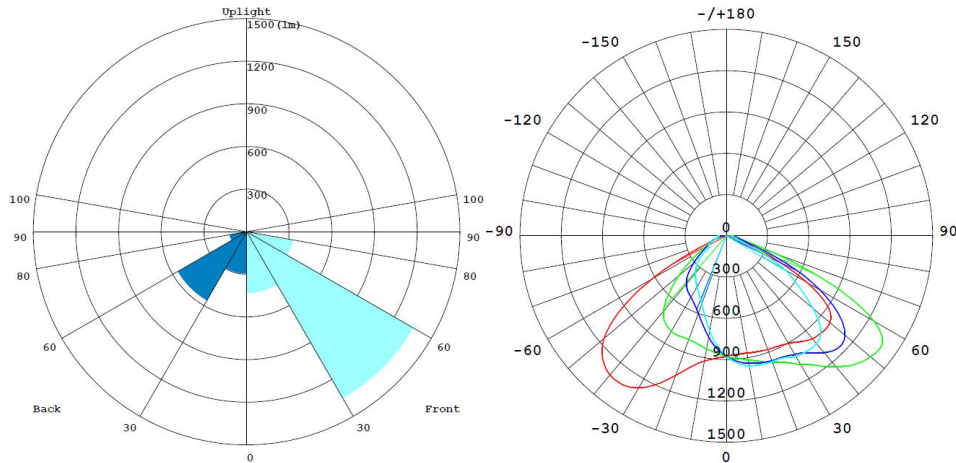

Light Distribution

BUG Table

IESNA Luminaire Flux Distribution Table:

Zone	Lumens	Luminaire %
FL - Front-Low(0-30)	430.83	13.7
FM - Front-Medium(30-60)	1352.6	43.2
FH - Front-High(60-80)	330.73	10.6
FVH - Front-Very High(80-90)	25.487	0.8
Total Forward Light	2139.6	68.3

BL - Back-Low(0-30)	295.55	9.4
BM - Back-Medium(30-60)	558.2	17.8
BH - Back-High(60-80)	121.49	3.9
BVH - Back-Very High(80-90)	19.603	0.6
Total Back Light	994.85	31.7

UL - Uplight-Low(90-100)	0	0.0
UH - Uplight-High(100-180)	0	0.0
Total Up Light	0	0.0

BUG(Back,Up,Glare) Rating	B1-U0-G1

Zone	Downward Lumens	Upward Lumens	Total Lumens
House Side	994.85	0	994.85
Street Side	2139.6	0	2139.6

With our continuous efforts to upgrade the technology/product, all product specifications and data are subject to change without prior notice. We always try to maintain the accuracy of our product images, but due to different viewing conditions, the colors may vary. Images are only for indicative purpose.