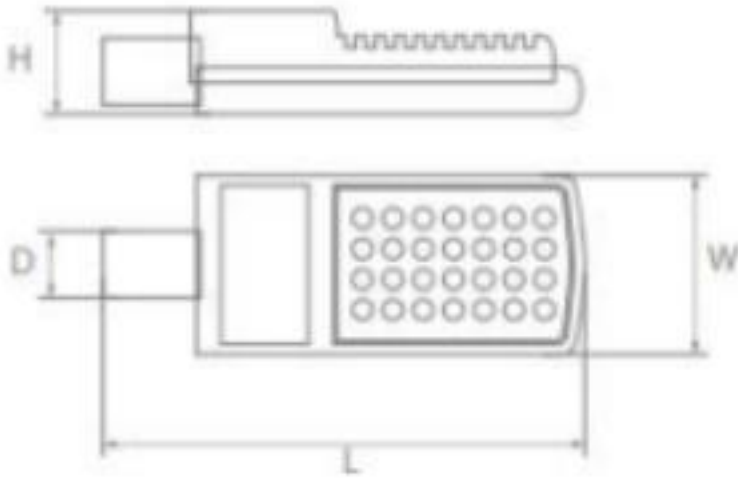

BL - Back-Low(0-30)	295.55	9.4
BM - Back-Medium(30-60)	558.2	17.8
BH - Back-High(60-80)	121.49	3.9
BVH - Back-Very High(80-90)	19.603	0.6
Total Back Light	994.85	31.7

UL - Uplight-Low(90-100)	0	0.0
UH - Uplight-High(100-180)	0	0.0
Total Up Light	0	0.0

Product Dimensions (L x W x H)

180 X 115 X 60mm (Tol. ± 5 mm)

Applications

NH Street Lighting, Road Lighting, Campus Lighting