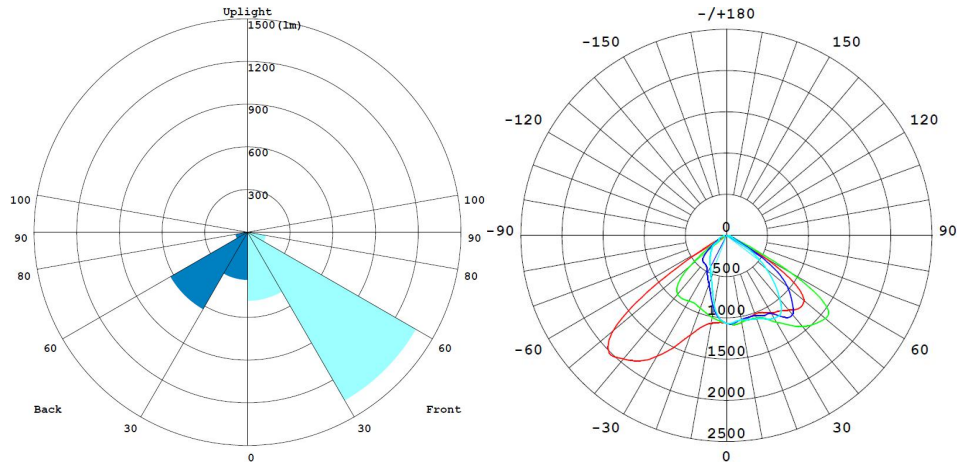

Light Distribution

BUG Table

IESNA Luminaire Flux Distribution Table:

Zone	Lumens	Luminaire %
FL - Front-Low(0-30)	482.7	15.8
FM - Front-Medium(30-60)	1365.7	44.6
FH - Front-High(60-80)	131.98	4.3
FVH - Front-Very High(80-90)	18.2	0.6
Total Forward Light	1998.6	65.3

BL - Back-Low(0-30)	335.4	11.0
BM - Back-Medium(30-60)	625.18	20.4
BH - Back-High(60-80)	86.18	2.8
BVH - Back-Very High(80-90)	14.012	0.5
Total Back Light	1060.8	34.7

UL - Uplight-Low(90-100)	0	0.0
UH - Uplight-High(100-180)	0	0.0
Total Up Light	0	0.0

BUG(Back,Up,Glare) Rating	B1-U0-G1

Zone	Downward Lumens	Upward Lumens	Total Lumens
House Side	1060.8	0	1060.8
Street Side	1998.6	0	1998.6

With our continuous efforts to upgrade the technology/product, all product specifications and data are subject to change without prior notice. We always try to maintain the accuracy of our product images, but due to different viewing conditions, the colors may vary. Images are only for indicative purpose.