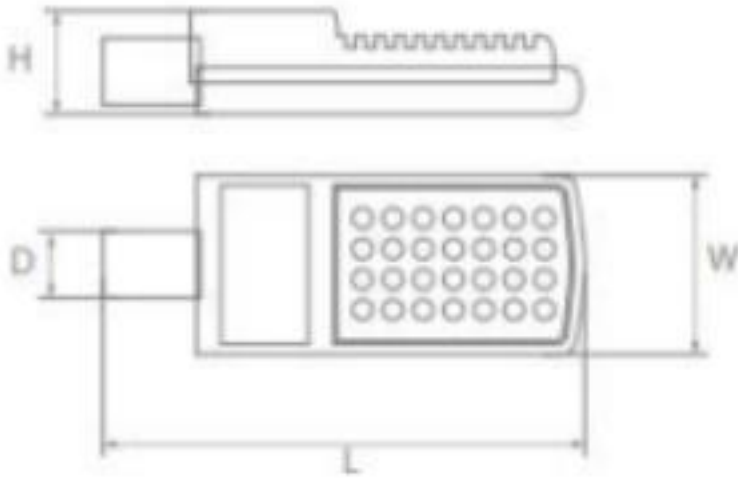

BL - Back-Low(0-30)	335.4	11.0
BM - Back-Medium(30-60)	625.18	20.4
BH - Back-High(60-80)	86.18	2.8
BVH - Back-Very High(80-90)	14.012	0.5
Total Back Light	1060.8	34.7

UL - Uplight-Low(90-100)	0	0.0
UH - Uplight-High(100-180)	0	0.0
Total Up Light	0	0.0

Product Dimensions (L x W x H)

180 X 115 X 60mm (Tol. ± 5 mm)

Applications

NH Street Lighting, Road Lighting, Campus Lighting