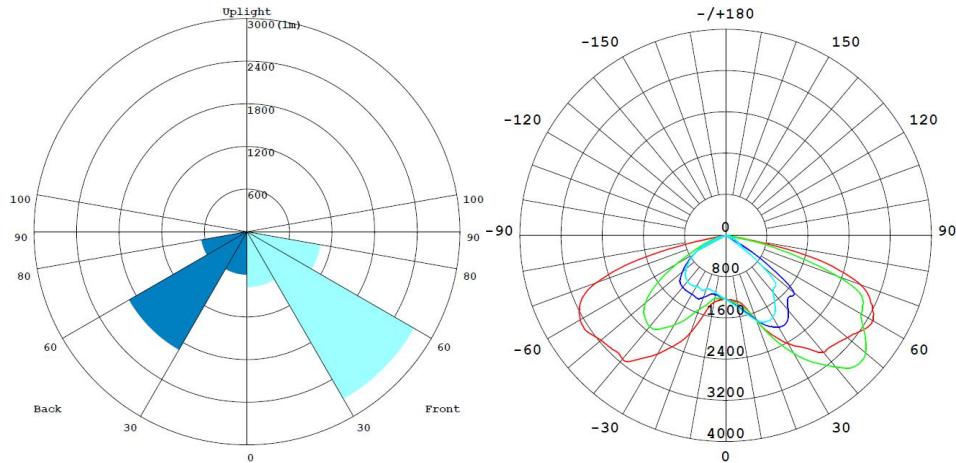

Light Distribution

BUG Table

IESNA Luminaire Flux Distribution Table:

Zone	Lumens	Luminaire %
FL - Front-Low(0-30)	778.72	10.0
FM - Front-Medium(30-60)	2716.8	35.0
FH - Front-High(60-80)	1053.5	13.6
FVH - Front-Very High(80-90)	23.131	0.3
Total Forward Light	4572.1	59.0

BL - Back-Low(0-30)	604.1	7.8
BM - Back-Medium(30-60)	1918.6	24.7
BH - Back-High(60-80)	651.94	8.4
BVH - Back-Very High(80-90)	8.4068	0.1
Total Back Light	3183.1	41.0

UL - Uplight-Low(90-100)	0	0.0
UH - Uplight-High(100-180)	0	0.0
Total Up Light	0	0.0

BUG(Back,Up,Glare) Rating	B2-U0-G2

Zone	Downward Lumens	Upward Lumens	Total Lumens
House Side	3183.1	0	3183.1
Street Side	4572.1	0	4572.1

With our continuous efforts to upgrade the technology/product, all product specifications and data are subject to change without prior notice. We always try to maintain the accuracy of our product images, but due to different viewing conditions, the colors may vary. Images are only for indicative purpose.