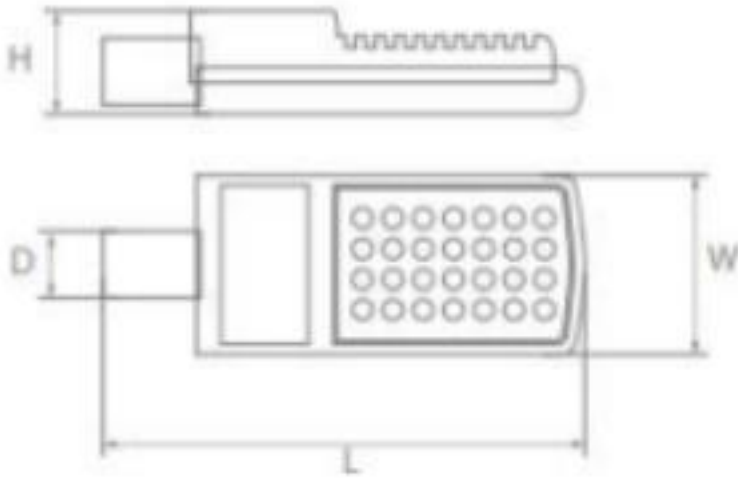

BL - Back-Low(0-30)	604.1	7.8
BM - Back-Medium(30-60)	1918.6	24.7
BH - Back-High(60-80)	651.94	8.4
BVH - Back-Very High(80-90)	8.4068	0.1
Total Back Light	3183.1	41.0

UL - Uplight-Low(90-100)	0	0.0
UH - Uplight-High(100-180)	0	0.0
Total Up Light	0	0.0

Product Dimensions (L x W x H)

320 X 190 X 80mm (Tol. \pm 5mm)

Applications

NH Street Lighting, Road Lighting, Campus Lighting