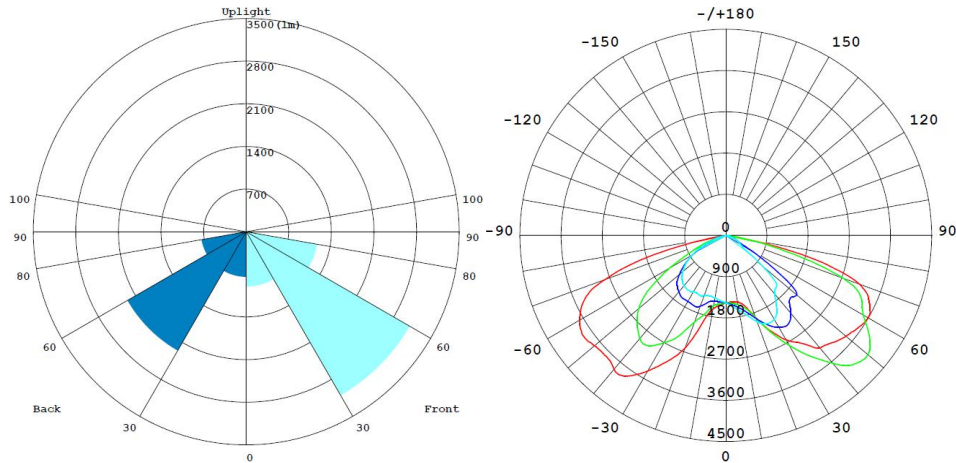

STREET LIGHT 72W

LED STREET LIGHT

Outdoor Luminaire

Product Code:

LSRTTOS072XC / LSRTTOS072XW

72W - 8640lm - 5700K - CRI>70 Ra - Beam Angle - Asymmetric

Technical Specifications

Operating Temperature	-10°C to 50°C
Rated Input Voltage & Frequency	240 VAC, 50Hz
Rated Input Wattage	72W ± 10%
Rated Input Current	0.315 Amp (Nominal)
Power Factor	≥0.95
ATHD	<10%
Rated Luminous Flux	8640 lm / 8640 lm (tolerance as per BIS)
Rated Luminaire Efficacy	120 lm/W / 120 lm/W (tolerance as per BIS)
Correlated Color Temperature (CCT)	5700 K / 3000 K (tolerance as per ANSI)
Color Rendering Index (CRI)	>70 Ra
Beam Angle	Asymmetric
Driver Efficiency	≥85%
LED Life Span	>50000 Hrs (Ta=25°C @L70)
Housing	Aluminium Die Cast with Powder Coating
Lens / Reflector	With Lens and Toughened Glass
Mounting	Pole Mount

All technical data is subject to industry-standard tolerances.

Light Distribution

BUG Table

IESNA Luminaire Flux Distribution Table:

Zone	Lumens	Luminaire %
FL - Front-Low(0-30)	900.67	10.0
FM - Front-Medium(30-60)	3102.1	34.6
FH - Front-High(60-80)	1181.5	13.2
FVH - Front-Very High(80-90)	28.393	0.3
Total Forward Light	5212.7	58.1

Product Dimensions (L x W x H)

320 X 190 X 80mm (Tol. ± 5 mm)

Applications

NH Street Lighting, Road Lighting, Campus Lighting