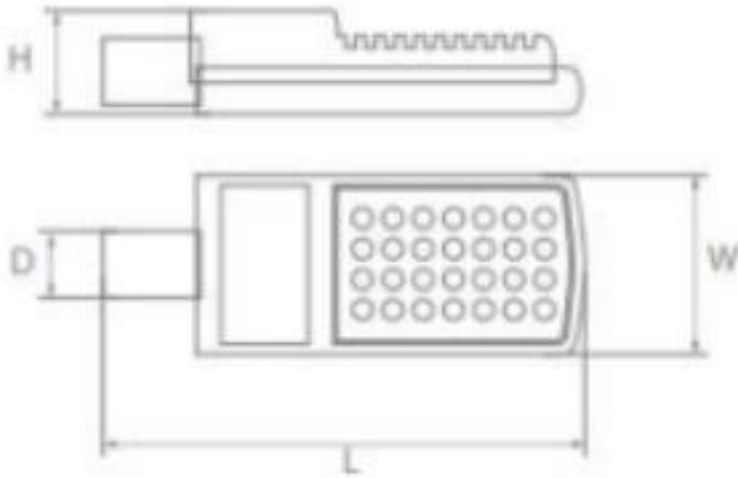

BL - Back-Low(0-30)	741.86	8.3
BM - Back-Medium(30-60)	2254.7	25.1
BH - Back-High(60-80)	745.46	8.3
BVH - Back-Very High(80-90)	14.488	0.2
Total Back Light	3756.5	41.9

UL - Uplight-Low(90-100)	0	0.0
UH - Uplight-High(100-180)	0	0.0
Total Up Light	0	0.0

Product Dimensions (L x W x H)

320 X 190 X 80mm (Tol. ± 5 mm)

Applications

NH Street Lighting, Road Lighting, Campus Lighting