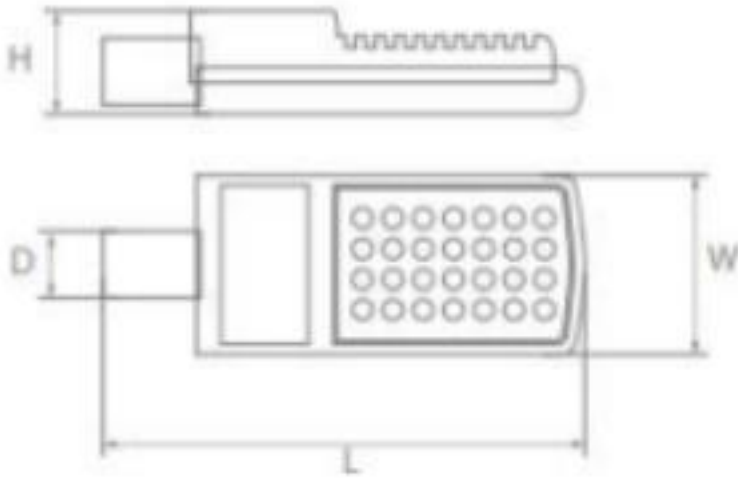

BL - Back-Low(0-30)	1172.1	8.0
BM - Back-Medium(30-60)	3607.7	24.5
BH - Back-High(60-80)	1046.2	7.1
BVH - Back-Very High(80-90)	17.539	0.1
<b>Total Back Light</b>	<b>5843.6</b>	<b>39.7</b>

UL - Uplight-Low(90-100)	0	0.0
UH - Uplight-High(100-180)	0	0.0
<b>Total Up Light</b>	<b>0</b>	<b>0.0</b>

## Product Dimensions (L x W x H)

400 X 200 X 108mm (Tol.  $\pm$  5mm)