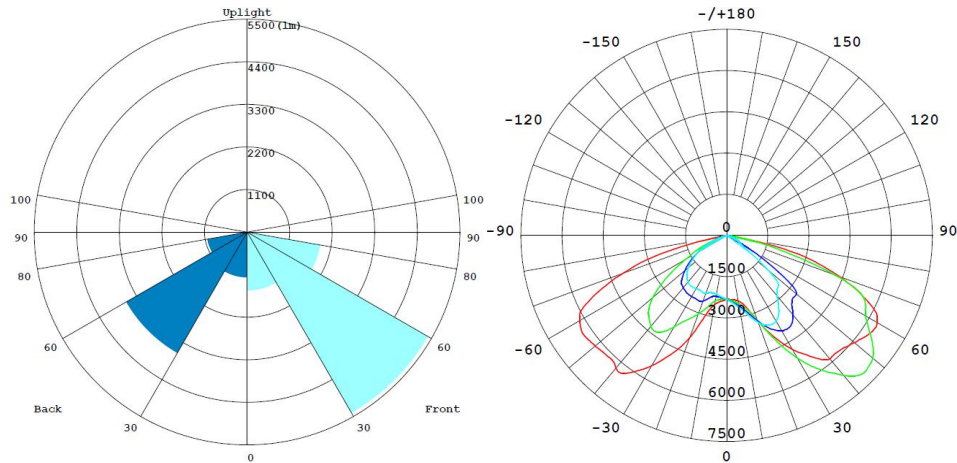

Light Distribution

BUG Table

IESNA Luminaire Flux Distribution Table:

Zone	Lumens	Luminaire %
FL - Front-Low(0-30)	1507.8	10.2
FM - Front-Medium(30-60)	5391.5	36.6
FH - Front-High(60-80)	1922.3	13.1
FVH - Front-Very High(80-90)	53.761	0.4
Total Forward Light	8875.5	60.3

BL - Back-Low(0-30)	1172.1	8.0
BM - Back-Medium(30-60)	3607.7	24.5
BH - Back-High(60-80)	1046.2	7.1
BVH - Back-Very High(80-90)	17.539	0.1
Total Back Light	5843.6	39.7

UL - Uplight-Low(90-100)	0	0.0
UH - Uplight-High(100-180)	0	0.0
Total Up Light	0	0.0

BUG(Back,Up,Glare) Rating	B3-U0-G3

Zone	Downward Lumens	Upward Lumens	Total Lumens
House Side	5843.6	0	5843.6
Street Side	8875.5	0	8875.5

With our continuous efforts to upgrade the technology/product, all product specifications and data are subject to change without prior notice. We always try to maintain the accuracy of our product images, but due to different viewing conditions, the colors may vary. Images are only for indicative purpose.